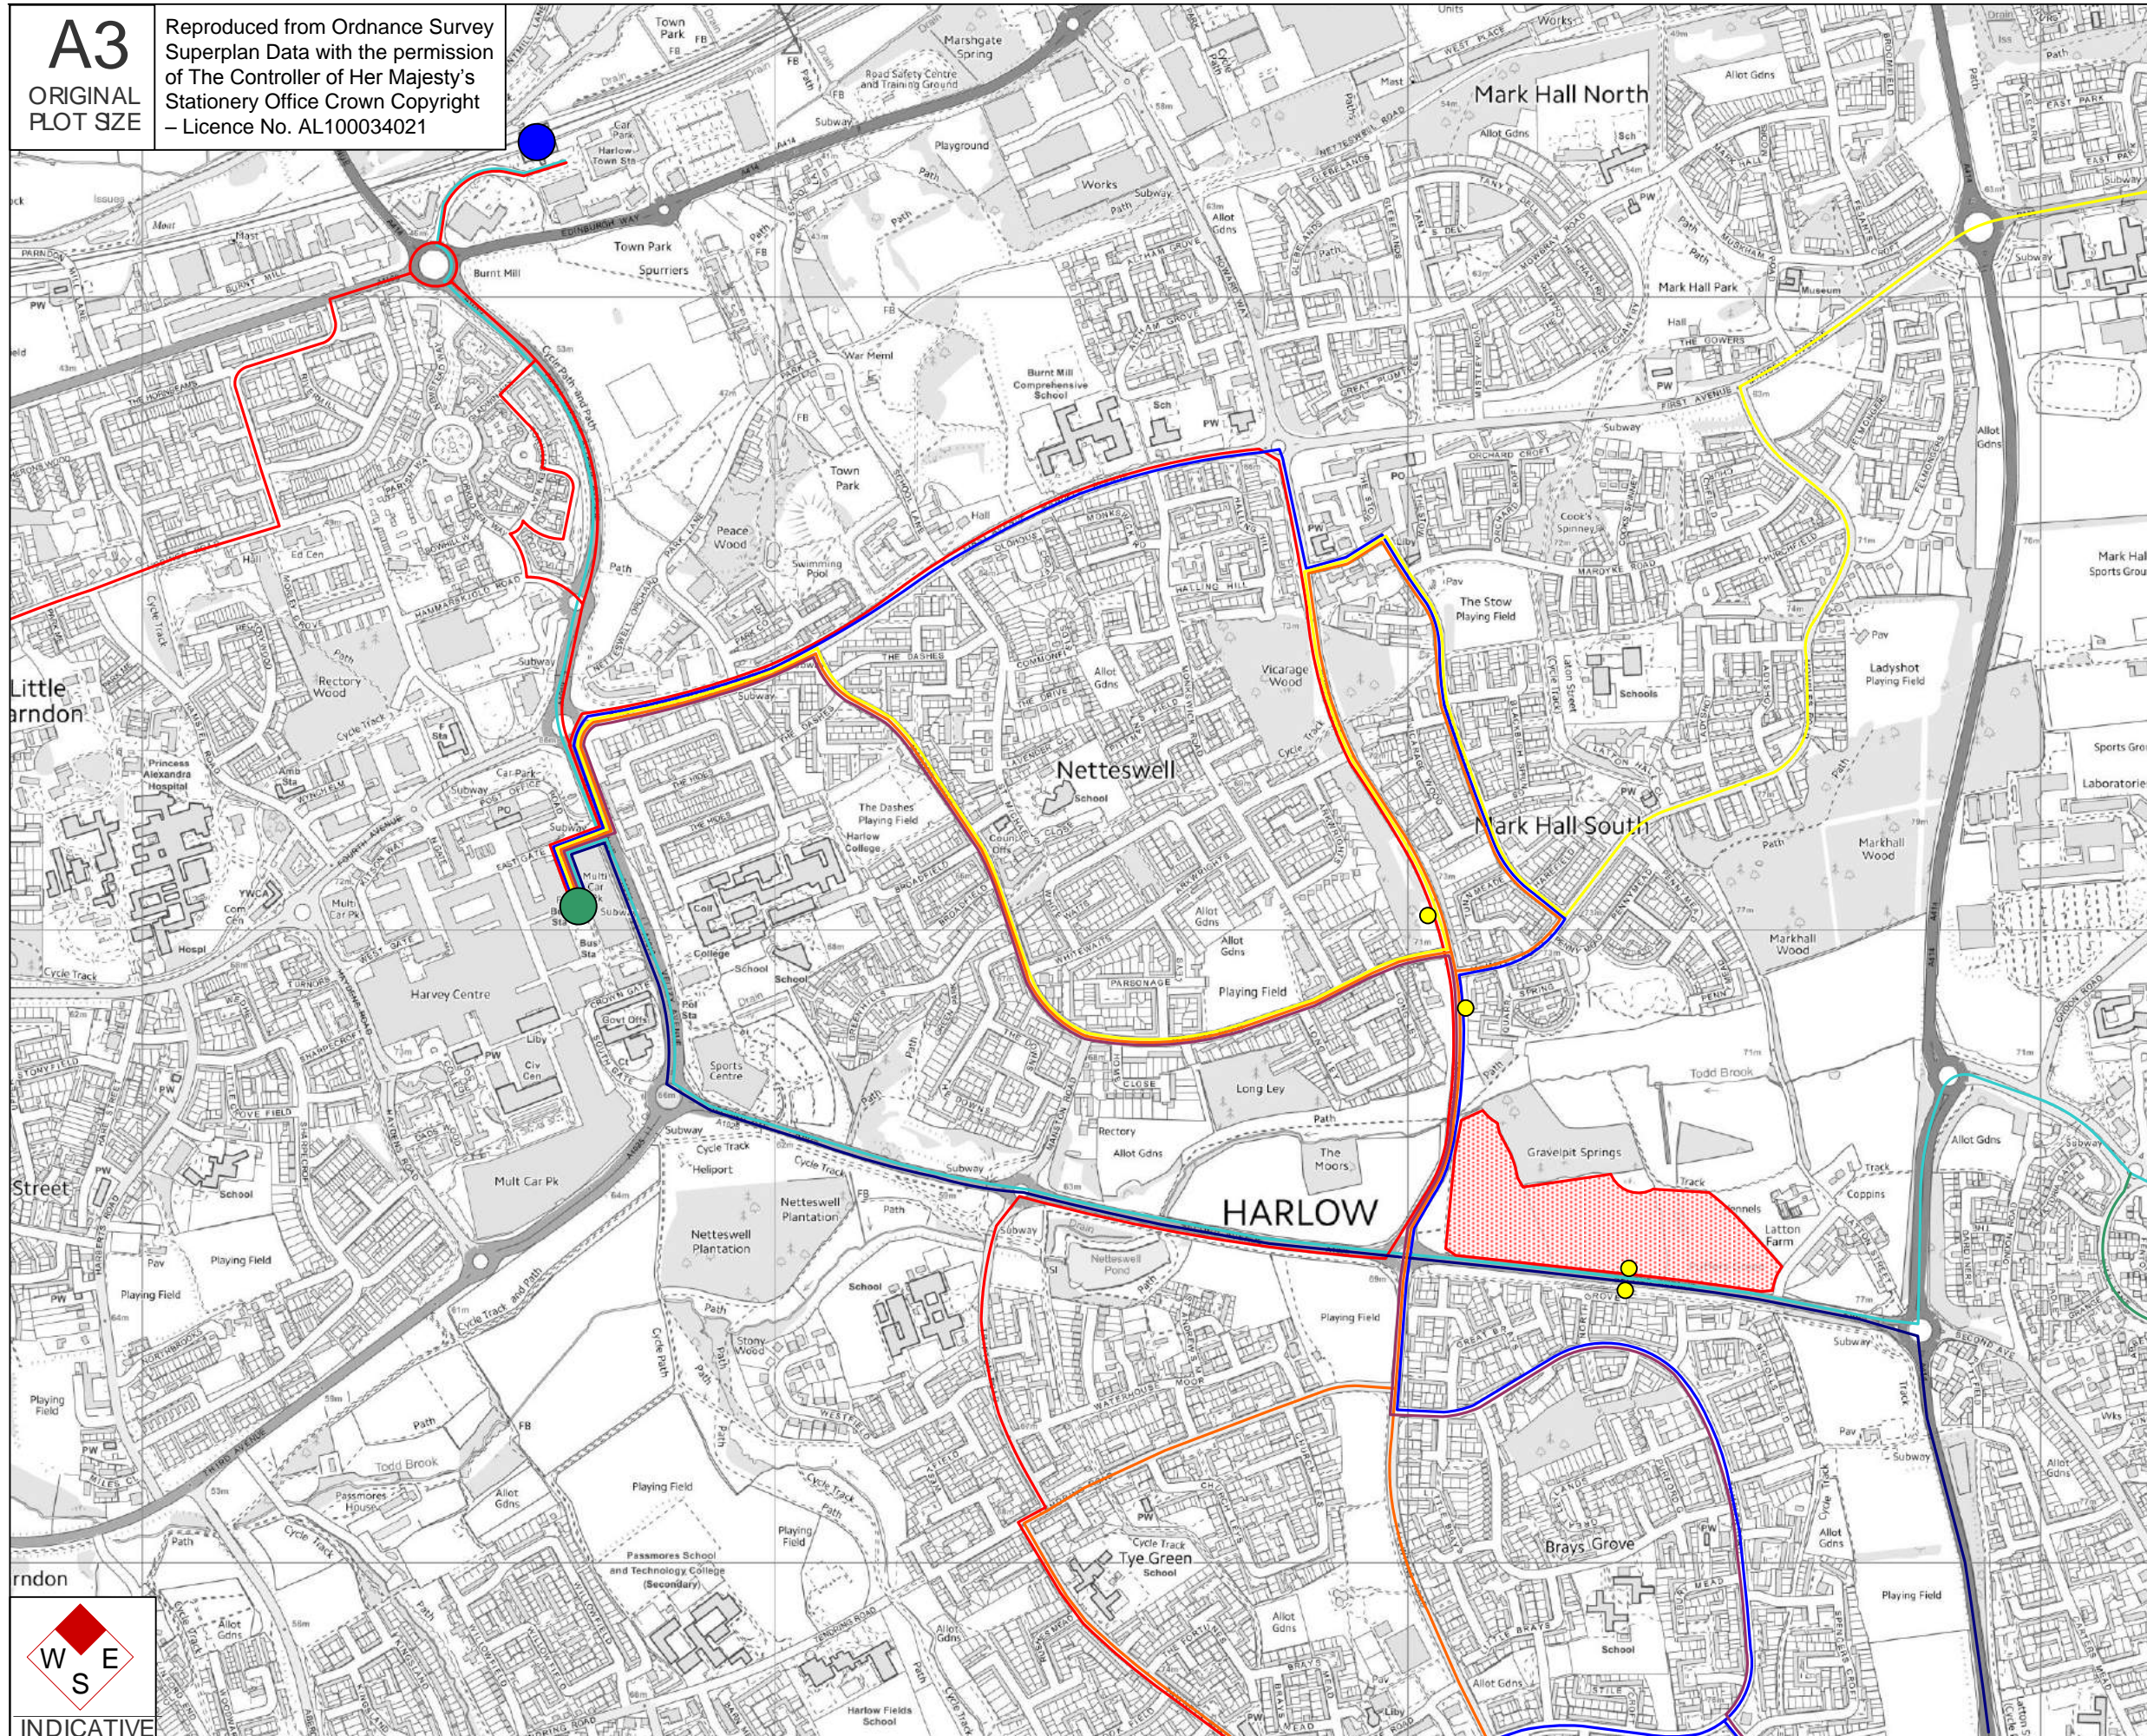

**A3**  
ORIGINAL  
PLOT SIZE

Reproduced from Ordnance Survey  
Superplan Data with the permission  
of The Controller of Her Majesty's  
Stationery Office Crown Copyright  
- Licence No. AL100034021

- Key**
- Application Site
  - Local bus stops
  - Harlow Bus Station
  - Harlow Town Railway Station

- Bus Routes**
- 4
  - 6A
  - 8A
  - 9A
  - 10
  - 575
  - LCB2

| Rev | Date | Details | Drawn by | Checked by |
|-----|------|---------|----------|------------|
|     |      |         |          |            |

Latton Farm, Harlow

Local Bus Routes

STATUS:  
**INFORMATION**

|                    |                           |                   |                    |
|--------------------|---------------------------|-------------------|--------------------|
| SCALE:<br>NTS      | PREPARED BY:<br>LM        | CHECKED BY:<br>SM | APPROVED BY:<br>SM |
| JOB NO:<br>1704-69 | DRAWING NO:<br>Figure 3.3 | DATE:<br>May '17  |                    |